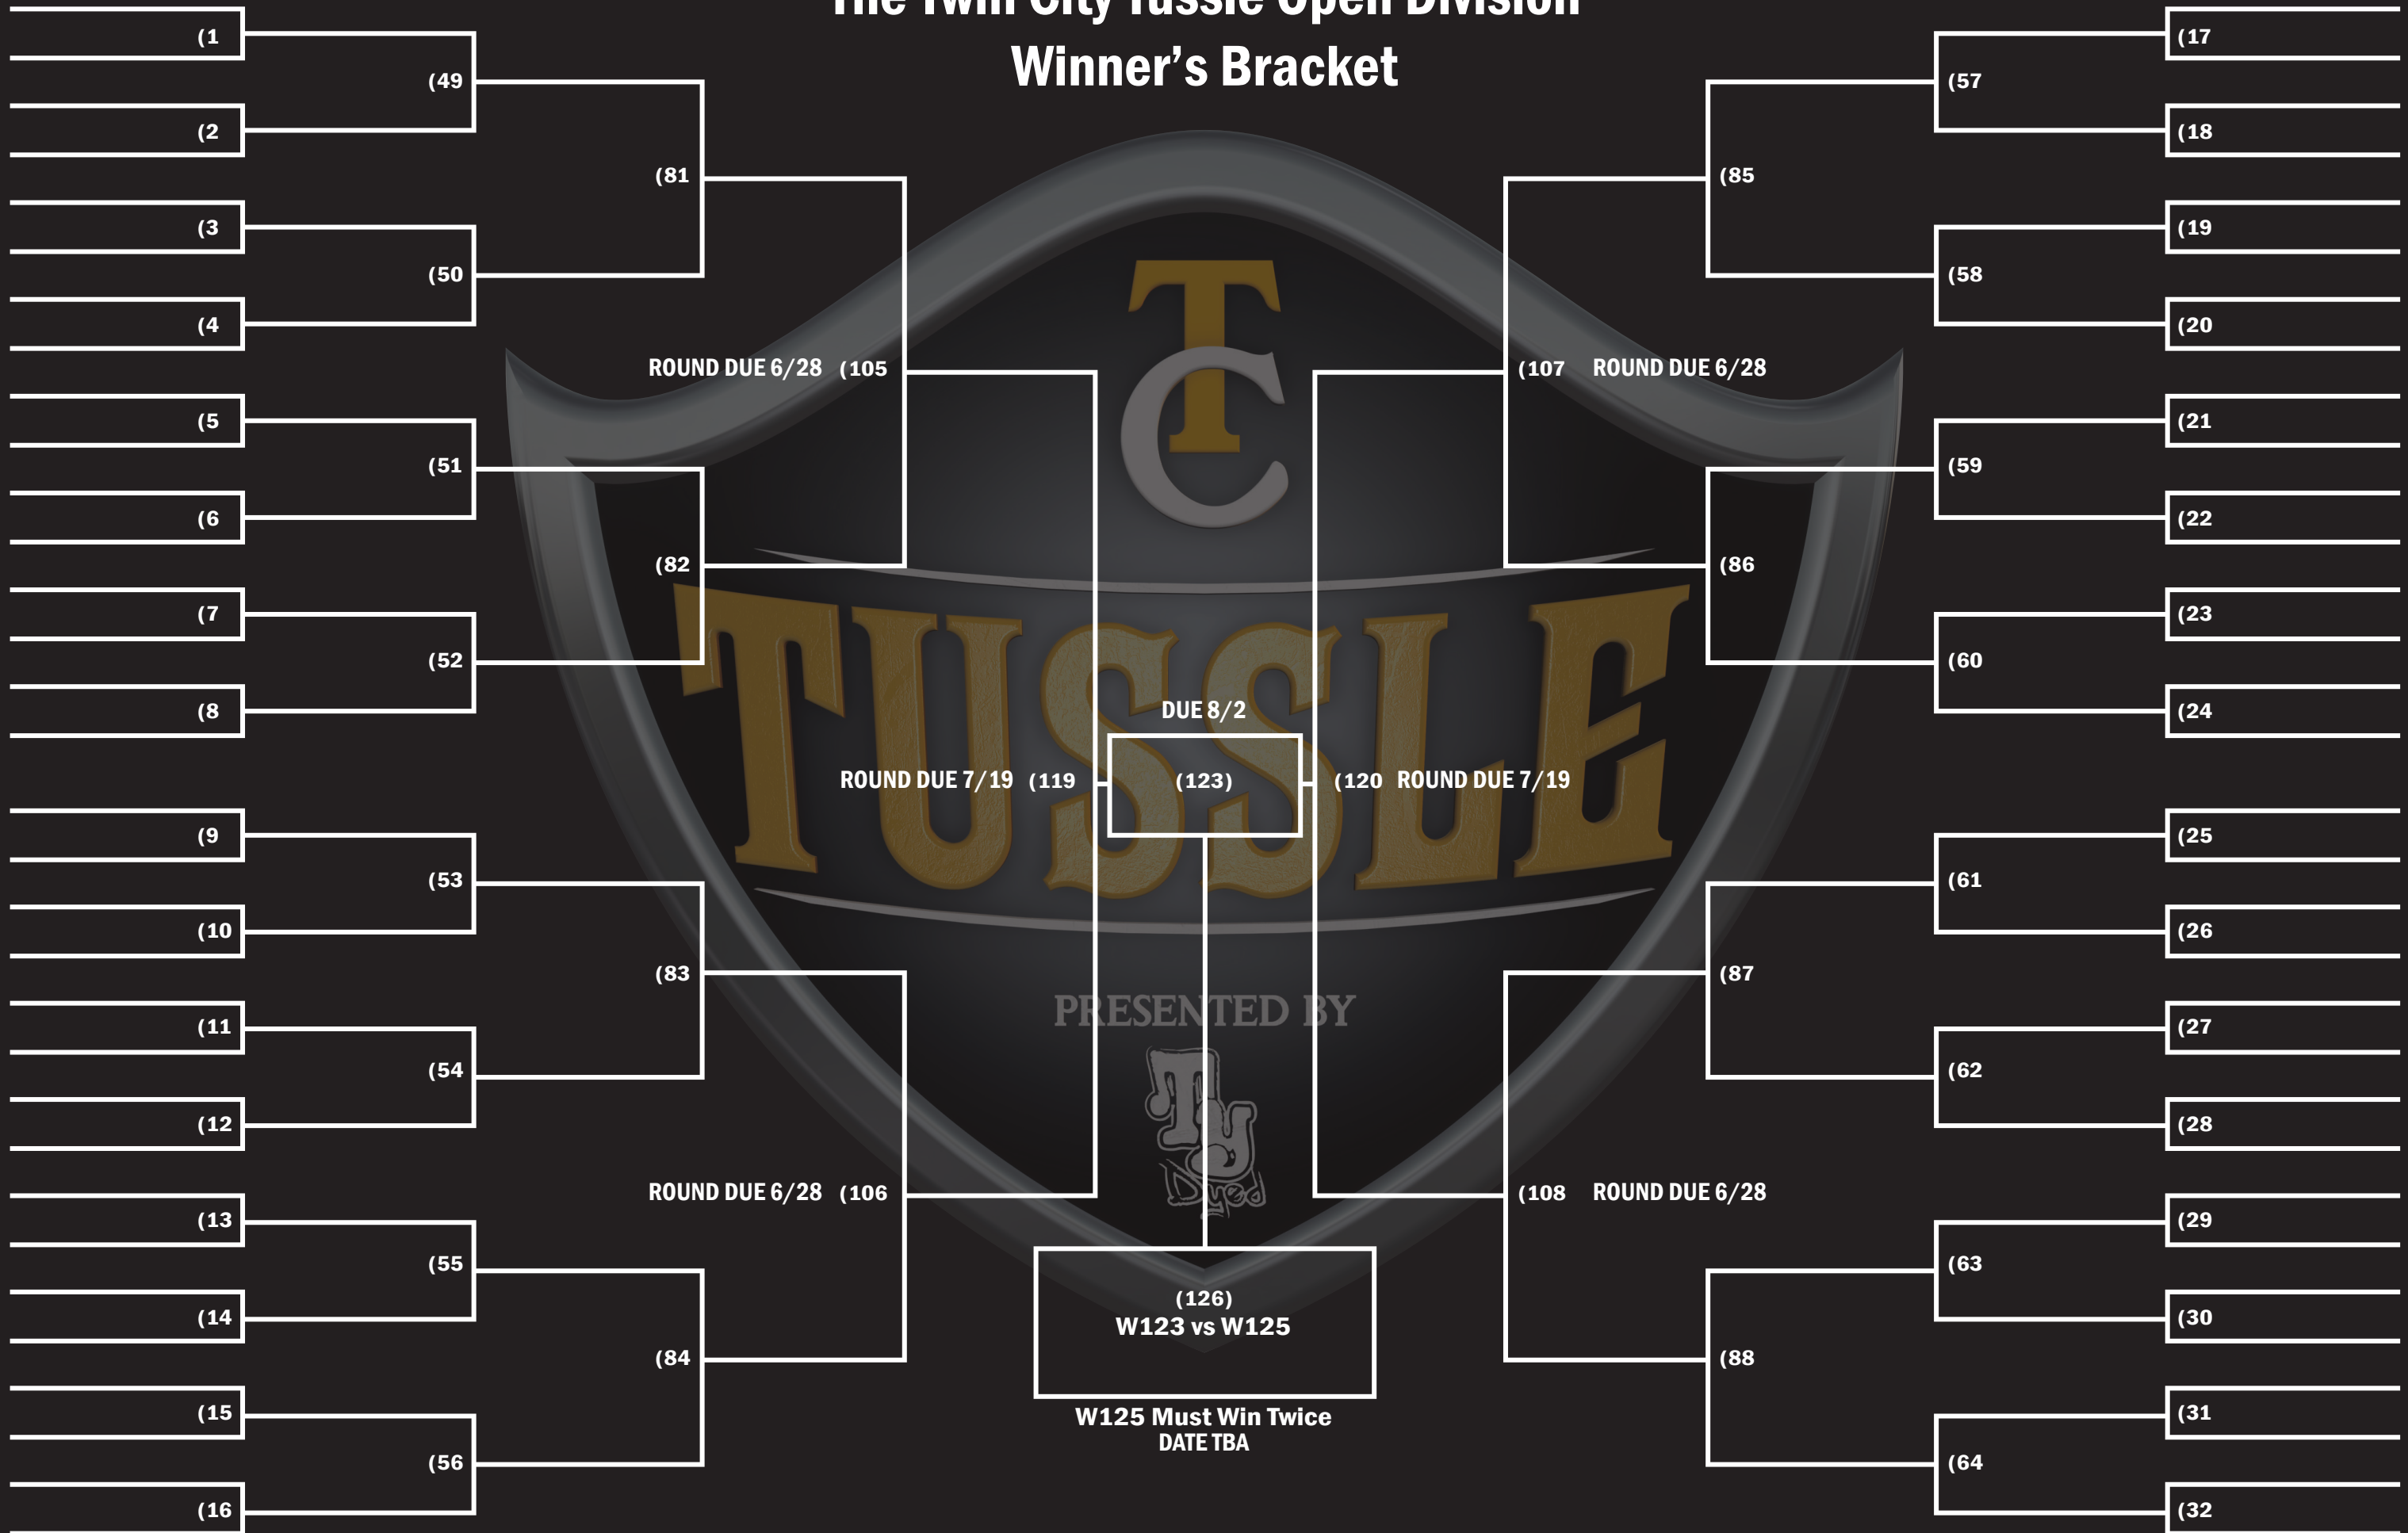

The Twin City Tussle Open Division Winner's Bracket

ROUND DUE 5/17

ROUND DUE 5/24

ROUND DUE 6/14

ROUND DUE 6/14

ROUND DUE 5/24

ROUND DUE 5/17